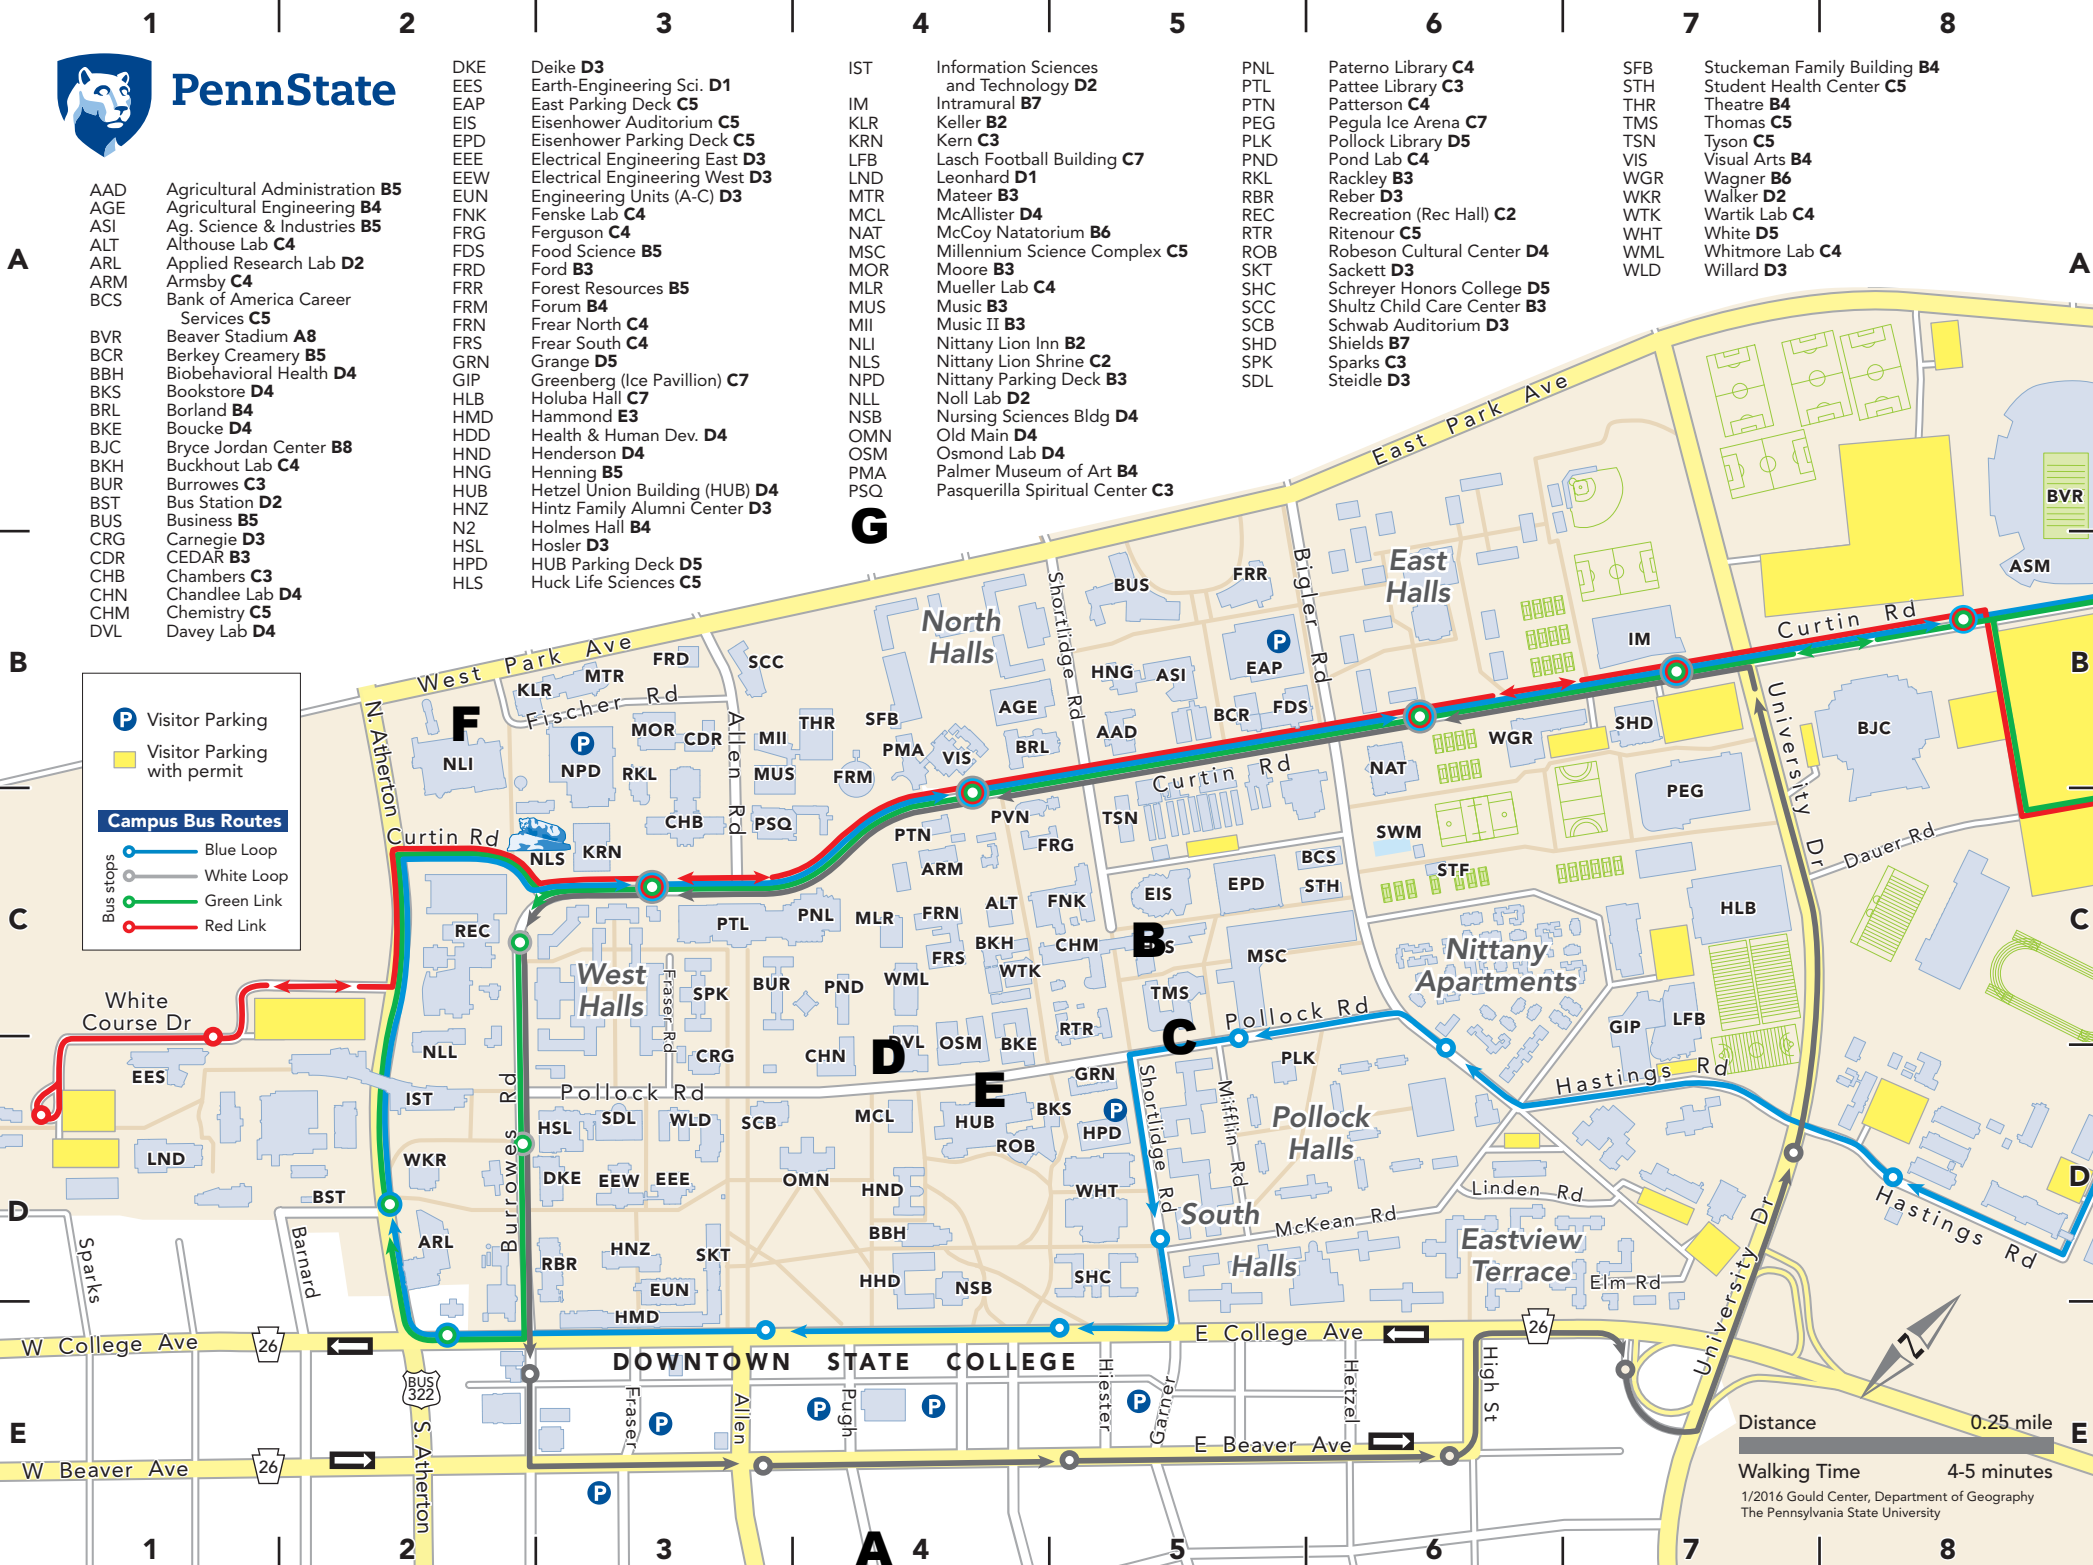

- DKE Deike **D3**
- EES Earth-Engineering Sci. **D1**
- EAP East Parking Deck **C5**
- EIS Eisenhower Auditorium **C5**
- EPD Eisenhower Parking Deck **C5**
- EEE Electrical Engineering East **D3**
- EEW Electrical Engineering West **D3**
- EUN Engineering Units (A-C) **D3**
- FNK Fenske Lab **C4**
- FRG Ferguson **C4**
- FDS Food Science **B5**
- FRD Ford **B3**
- FRR Forest Resources **B5**
- FRM Forum **B4**
- FRN Frear North **C4**
- FRS Frear South **C4**
- GRN Grange **D5**
- GIP Greenberg (Ice Pavillion) **C7**
- HLB Holuba Hall **C7**
- HMD Hammond **E3**
- HDD Health & Human Dev. **D4**
- HND Henderson **D4**
- HNG Henning **B5**
- HUB Hetzel Union Building (HUB) **D4**
- HNZ Hintz Family Alumni Center **D3**
- N2 Holmes Hall **B4**
- HSL Hosler **D3**
- HPD HUB Parking Deck **D5**
- HLS Huck Life Sciences **C5**

- SFB Stuckeman Family Building **B4**
- STH Student Health Center **C5**
- THR Theatre **B4**
- TMS Thomas **C5**
- TSN Tyson **C5**
- VIS Visual Arts **B4**
- WGR Wagner **B6**
- WKR Walker **D2**
- WTK Wartik Lab **C4**
- WHT White **D5**
- WML Whitmore Lab **C4**
- WLD Willard **D3**

Visitor Parking

- Visitor Parking
- Visitor Parking with permit

Campus Bus Routes

- Blue Loop
- White Loop
- Green Link
- Red Link

Bus stops

- Blue Loop
- White Loop
- Green Link
- Red Link

Distance 0.25 mile
 Walking Time 4-5 minutes
 1/2016 Gould Center, Department of Geography
 The Pennsylvania State University