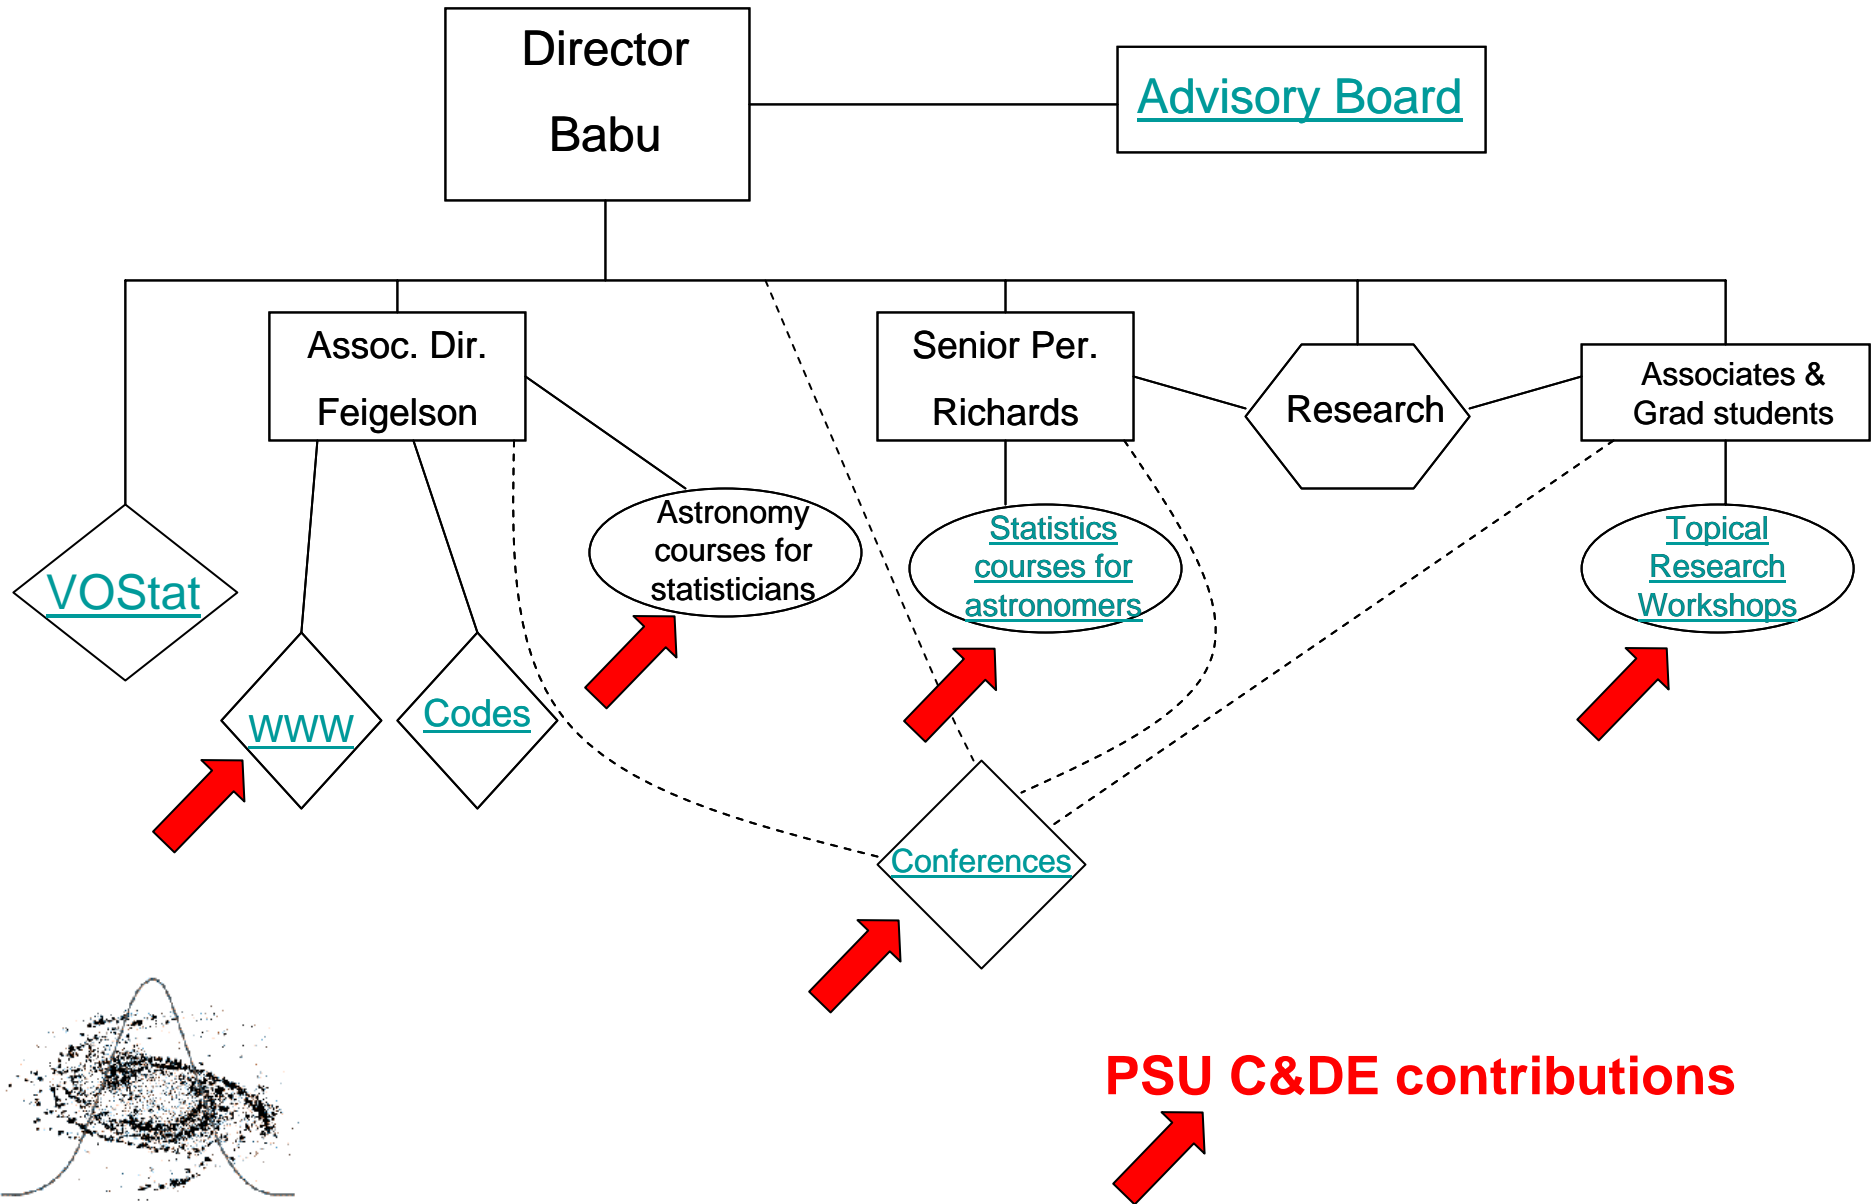

# Introduction to CAST

G. Jogesh Babu

Center for Astrostatistics

<http://astrostatistics.psu.edu>

*VOSTAT*

*grist*

# CASt Organization

**PSU C&DE contributions**

# The VOStat Project

**Web-based statistics services for the VO**  
(Babu, Feigelson, Djorgovski, Graham, Mahabal,  
Nichol, Wasserman, et al.)

**Tools for data exploration and analysis in  
the VO and other science environments**