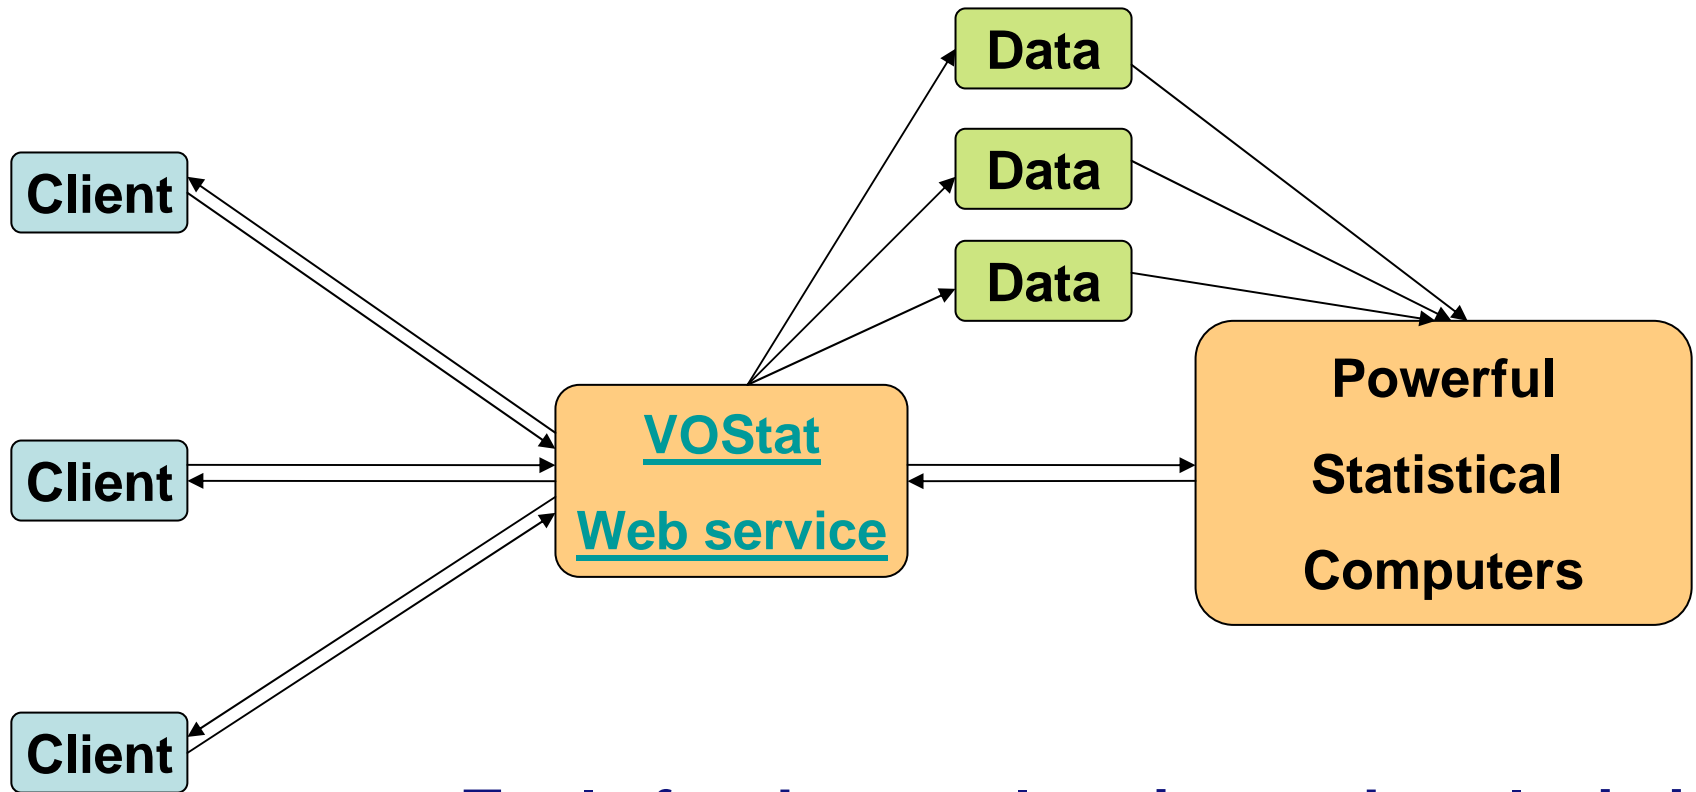

# Introduction to CAST

G. Jogesh Babu

Center for Astrostatistics

<http://astrostatistics.psu.edu>

*VOSTAT*

*grist*

# The VOStat Project

**Web-based statistics services for the VO**  
(Babu, Feigelson, Djorgovski, Graham, Mahabal,  
Nichol, Wasserman, et al.)

**Tools for data exploration and analysis in  
the VO and other science environments**